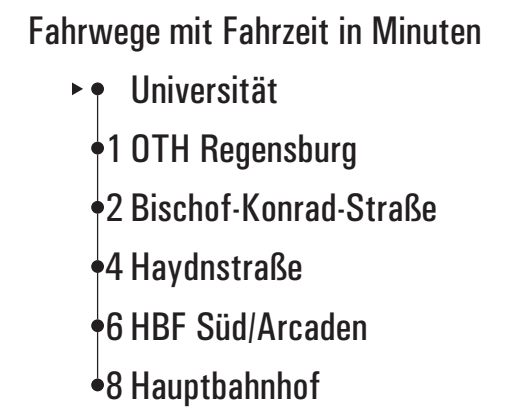

Montag - Freitag												
05												
06												
07	48^V	58^V										
08	08^V	18^V	28^V	38^V	48^V	58^V						
09	08^V	18^V	28^V	38^V	48^V	58^V						
10	08^V	18^V	28^V	38^V	48^V	58^V						
11	08^V	18^V	28^V	38^V	48^V	58^V						
12	08^V	18^V	28^V	38^V	48^V	58^V						
13	08^V	18^V	28^V	38^V	48^V	58^V						
14	08^V	18^V	28^V	38^V	48^V	58^V						
15	08^V	18^V	28^V	38^{MD} ^V	48^{MD} ^V	58^{MD} ^V						
16	08^{MD} ^V	18^{MD} ^V	28^{MD} ^V	38^{MD} ^V	48^{MD} ^V	58^{MD} ^V						
17	08^{MD} ^V	18^{MD} ^V	28^{MD} ^V	38^{MD} ^V	48^{MD} ^V	58^{MD} ^V						
18	08^{MD} ^V	18^{MD} ^V	28^{MD} ^V	38^{MD} ^V	48^{MD} ^V	58^{MD} ^V						
19	08^{MD} ^V	28^{MD} ^V	48^{MD} ^V									
20	08^{MD} ^V	28^{MD} ^V										
21												
22												
23												
00												

Vorlesungszeiten: 14.10.2019-07.02.2020 und 20.04.2020-24.07.2020 ohne 02.06.2020 gültig ab 01.12.2019

MD = nur montags bis donnerstags   **V** = nur während der Vorlesungszeiten (Universität)